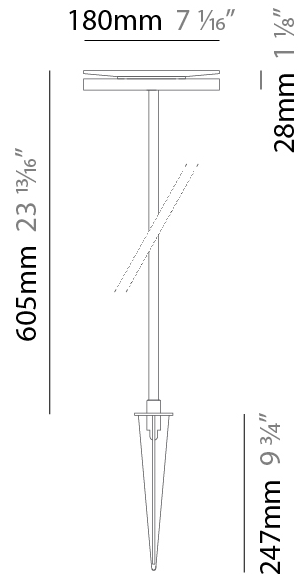

GENERAL

Series: Chiodo _____
Partner: Platek _____
Division: Exterior _____
Installation: Post _____
Product Type: Bollard - Garden _____
Mounting Location: Above Ground _____

PHYSICAL

Shape: Disc _____
Diameter (mm): 180 _____
Diameter (in): 7 1/16 _____
Height (mm): 605 _____
Height (in): 23 3/4 _____
Weight (kg): 1.75 _____
Weight (lbs): 3.85 _____
Screws: No visible screws _____
Diffuser: Frosted Methacrylate _____
Fixture Finish: BLK / COR _____
Fixture Material: Aluminum _____
Upon Request: Finishes - White, Green Forest, Gray, Anthracite _____

ELECTRICAL

Lamp Type: LED _____
Input Wattage (W): 11 _____
Total Output Wattage (W): 9 _____
Dimming: Non-Dimmable / 0-10V Dimming _____
Driver Included: No _____
Driver Location: Remote _____
Driver Type: Constant Voltage - Universal _____
Driver Class: Class 2 _____
Input Voltage (V): 120 - 277 _____
Output Voltage (V): 24 _____

LED

Color Temperature (°K): 3000 _____
Max. Delivered Lumen (lm): 595 _____
Nominal Lumen (lm): 710 _____
CRI: >80 CRI _____
Lamp Life (hrs): 50000 _____

OPTICAL

Optic°: 93 _____

RATINGS AND CERTIFICATIONS

Certified By: Certified for North American Standards _____
IP rating: IP65 _____
IK Rating: IK05 _____
Bug Rating: B0 U2 G0 _____
Upon Request: Higher Maximum Ambient Temperature _____