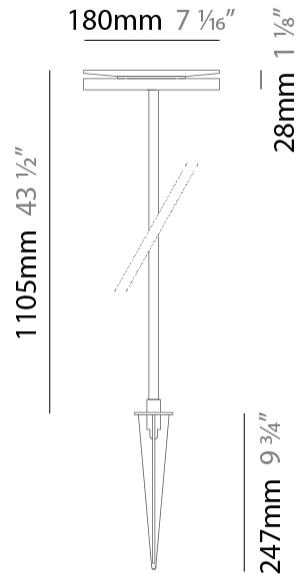

CHIODO POST

E9B234-

base number   Finish
Options

1. To build a product code in our configurator select the specify button on the base model # product page
2. To build a manual product code on this datasheet choose from the options listed below in blue font and add the suffix to the base model #

GENERAL

Series: Chiodo
Partner: Platek
Division: Exterior
Installation: Post
Product Type: Bollard - Garden
Mounting Location: Above Ground

PHYSICAL

Shape: Disc
Diameter (mm): 180
Diameter (in): 7 1/16
Height (mm): 1105
Height (in): 43 1/2
Weight (kg): 1.94
Weight (lbs): 4.28
Screws: No visible screws
Diffuser: Frosted Methacrylate
Fixture Finish: BLK / COR
Fixture Material: Aluminum
Upon Request: Finishes - White, Green Forest, Gray, Anthracite

ELECTRICAL

Lamp Type: LED
Input Wattage (W): 11
Total Output Wattage (W): 9
Dimming: Non-Dimmable / 0-10V Dimming
Driver Included: No
Driver Location: Remote
Driver Type: Constant Voltage - Universal
Driver Class: Class 2
Input Voltage (V): 120 - 277
Output Voltage (V): 24

LED

Color Temperature (°K): 3000
Max. Delivered Lumen (lm): 595
Nominal Lumen (lm): 710
CRI: >80 CRI
Lamp Life (hrs): 50000

OPTICAL

Optic°: 93

RATINGS AND CERTIFICATIONS

Certified By: Certified for North American Standards
IP rating: IP65
IK Rating: IK05
Bug Rating: B0 U2 G0

PROJECT	_____
TYPE	_____
SPECIFIER	_____
QUANTITY	_____
DATE	_____