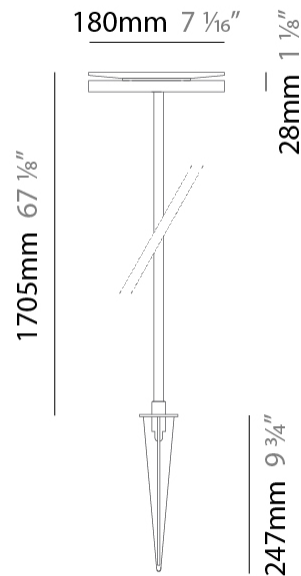

CHIODO POST

E9B235-

base number Finish
Options

PROJECT
TYPE
SPECIFIER
QUANTITY
DATE

1. To build a product code in our configurator select the specify button on the base model # product page
2. To build a manual product code on this datasheet choose from the options listed below in blue font and add the suffix to the base model #

GENERAL

Series: Chiodo
Partner: Platek
Division: Exterior
Installation: Post
Product Type: Bollard - Garden
Mounting Location: Above Ground

PHYSICAL

Shape: Disc
Diameter (mm): 180
Diameter (in): 7 1/16
Height (mm): 1705
Height (in): 67 1/8
Weight (kg): 2
Weight (lbs): 4.4
Screws: No visible screws
Diffuser: Frosted Methacrylate
Fixture Finish: BLK / COR
Fixture Material: Aluminum
Upon Request: Finishes - White, Green Forest, Gray, Anthracite

ELECTRICAL

Lamp Type: LED
Input Wattage (W): 11
Total Output Wattage (W): 9
Dimming: Non-Dimmable / 0-10V Dimming
Driver Included: No
Driver Location: Remote
Driver Type: Constant Voltage - Universal
Driver Class: Class 2
Input Voltage (V): 120 - 277
Output Voltage (V): 24

LED

Color Temperature (°K): 3000
Max. Delivered Lumen (lm): 595 / 620
Nominal Lumen (lm): 710
CRI: >80 CRI
Lamp Life (hrs): 50000

OPTICAL

Optic°: 93

RATINGS AND CERTIFICATIONS

Certified By: Certified for North American Standards
IP rating: IP65
IK Rating: IK05
Bug Rating: B0 U2 G0
Upon Request: Higher Maximum Ambient Temperature