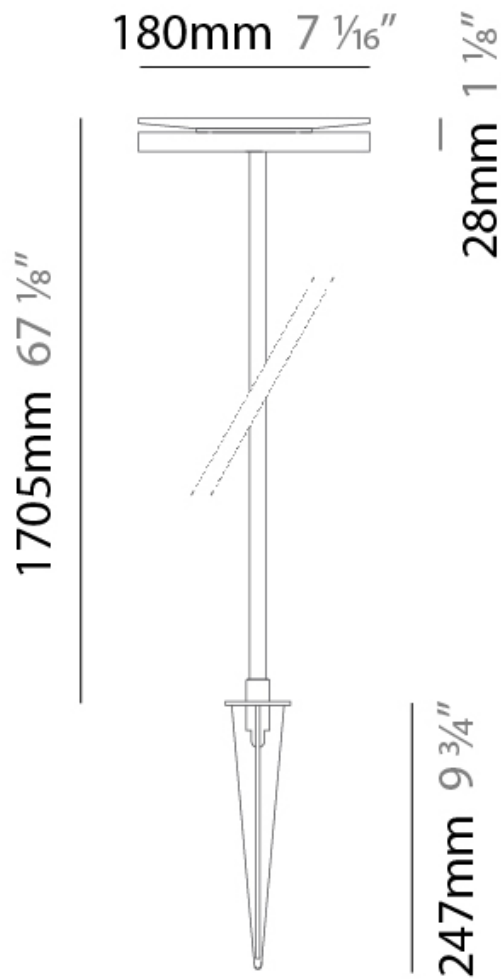

CHiodo POST

E9B235-

PROJECT	_____
TYPE	_____
SPECIFIER	_____
QUANTITY	_____
DATE	_____