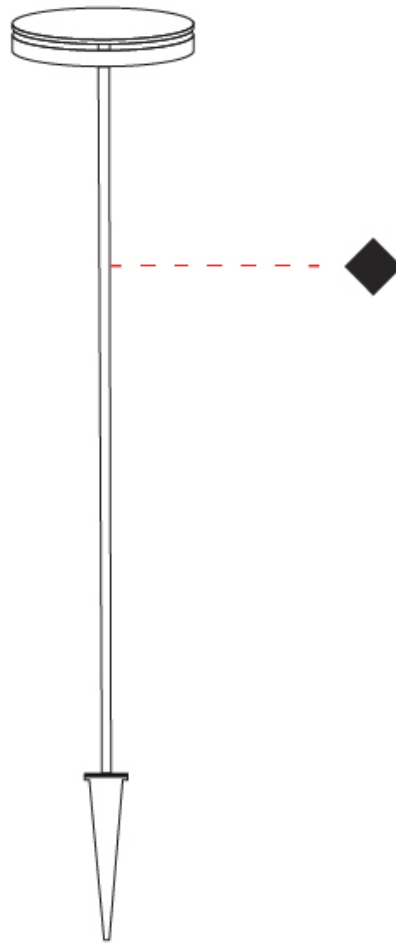

CHiodo POST

E9B234-

PROJECT

TYPE

SPECIFIER

QUANTITY

DATE

E